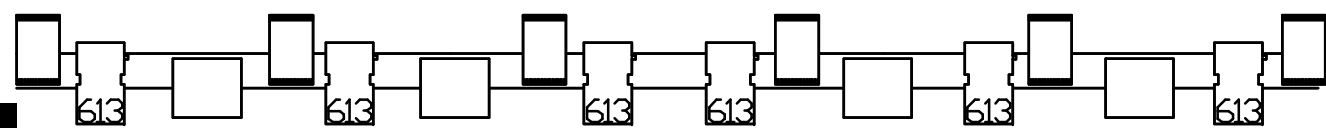

Legend

8		Alpha Profile 1200; 16b; Vec Off; 35 Ch
8		MAC Aura XB, Ext Mode, 25 Ch
2		Atomic 3000; 4 Ch Mode
24		PAR 64, CP60; Symmetrically Patched
24		ACL; Symmetrically Patched
6		Robert Juliat PC 1000W
6		Robert Juliat Profile 1000W with Iris
7		blinder: 3xBacktruss, 4xFrontruss

Possible Floor

8		ColorWash 575E AT Zoom
6		Spot 575 XT; Mode2; 19 Ch; No CMY
2		Atomic 3000; 4 Ch Mode
8		Ignition LED Par; R-G-B-S-D; 5Ch
2		Unique Hazer; 2 Ch Mode
160		Dimmer Channels 1-160

The stage is 14,00 wide x 8,00 meters deep. Back curtain is 1,2 meters from the back and so when used, the stage is 14,00 x 6,8 meters. The fixed grid system above has a 9,00 meter opening at the back and 14,00 meters at the front. The bottom of the backtruss is 5,6 meters off the stage, the midtruss 6,6 meters.